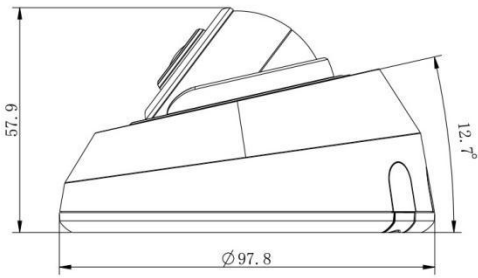

# AI IR Mini Dome Network Camera

<b>Audio</b>	Audio Compression	G.711/AAC/G.722/G.726		
	Audio Sampling Rate	8/16/32/48KHz		
	Audio Bit Rate	16~256kbps		
	Two-way Audio	N/A		
<b>Intelligent Analytics</b>	Video Analysis	Region Entrance, Region Exiting, Advanced Motion Detection, Tamper Detection, Line Crossing, Loitering, Object Left, Object Removed		
<b>System</b>	Storage	Support microSD/SDHC/SDXC Card Local Storage, up to 256G		
	Advanced Function	BLC, HLC, 2D DNR, 3D DNR, Defog, AWB, IP Address Filtering, AGC, Anti-flicker, Corridor Mode, Deblur		
	SIP/VoIP Support	Yes, Voice & Video-over-IP		
	Event Trigger	Motion Detection, Network Disconnection, Audio Alarm, etc.		
	Event Action	FTP Upload, SMTP Upload, SD Card Record, SIP Phone, HTTP Notification, etc.		
	System Compatibility	ONVIF Profile G & Q & S & T, API		
<b>General</b>	Working Temperature	-40°C~60°C		
	Working Humidity	0~90%(Non-condensing)		
	Power Supply	PoE (802.3af)		
	Power Consumption	2.6W MAX 4.6W MAX (With IR on)	3.3W MAX 5W MAX (With IR on)	3.7W MAX 5.4W MAX (With IR on)
	Weight	200g		
	Dimensions	Ø97.8mmX57.9mm		
	Warranty	3/5 Years		

## Structure Diagrams

Units: mm

## Accessories Support

A01 Pole Mount

Weight: 720g  
Dimensions: 170\*51.5\*152.6mm

A03 External Corner Bracket

Weight: 900g  
Dimensions: 170\*152.5\*76.3mm

A71 Wall Mount

Weight: 530g  
Dimensions: 162\*124\*78 mm