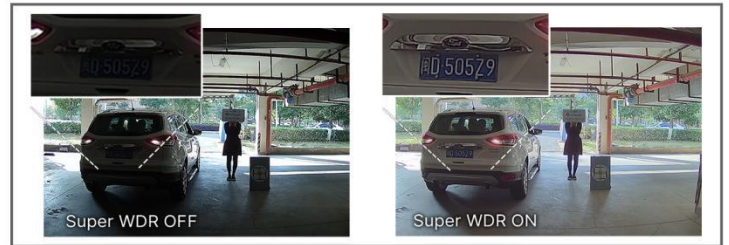

120dB Super WDR

Sensor-based WDR technology allows the camera to record greater scene details with true color reproduction even under the extreme back light and high contrast conditions. The ratio that the brightest light signal values divided by the darkest light signal values is up to 120dB.