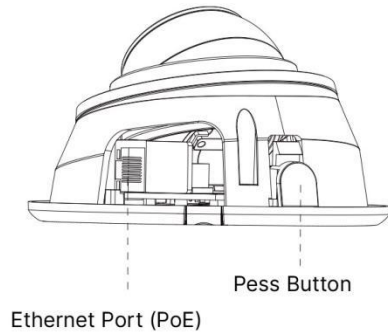

### Easy Installation & Adjustment

With a built-in RJ45 port, PoE functionality and 3-axis mechanical design, the installation steps of IR Mini Dome Camera are as easy as ABC.

# AI IR Mini Dome Network Camera

<b>Audio</b>	Audio Compression	G.711/AAC/G.722/G.726		
	Audio Sampling Rate	8/16/32/48KHz		
	Audio Bit Rate	16~256kbps		
	Two-way Audio	N/A		
<b>Intelligent Analytics</b>	Video Analysis	Region Entrance, Region Exiting, Advanced Motion Detection, Tamper Detection, Line Crossing, Loitering, Object Left, Object Removed		
<b>System</b>	Storage	Support microSD/SDHC/SDXC Card Local Storage, up to 256G		
	Advanced Function	BLC, HLC, 2D DNR, 3D DNR, Defog, AWB, IP Address Filtering, AGC, Anti-flicker, Corridor Mode, Deblur		
	SIP/VoIP Support	Yes, Voice & Video-over-IP		
	Event Trigger	Motion Detection, Network Disconnection, Audio Alarm, etc.		
	Event Action	FTP Upload, SMTP Upload, SD Card Record, SIP Phone, HTTP Notification, etc.		
	System Compatibility	ONVIF Profile G & Q & S & T, API		
<b>General</b>	Working Temperature	-40°C~60°C		
	Working Humidity	0~90%(Non-condensing)		
	Power Supply	PoE (802.3af)		
	Power Consumption	2.6W MAX 4.6W MAX (With IR on)	3.3W MAX 5W MAX (With IR on)	3.7W MAX 5.4W MAX (With IR on)
	Weight	200g		
	Dimensions	Ø97.8mmX57.9mm		
	Warranty	3/5 Years		

## Structure Diagrams

Units: mm

## Accessories Support

A01 Pole Mount

Weight: 720g  
Dimensions: 170\*51.5\*152.6mm

A03 External Corner Bracket

Weight: 900g  
Dimensions: 170\*152.5\*76.3mm

A71 Wall Mount

Weight: 530g  
Dimensions: 162\*124\*78 mm