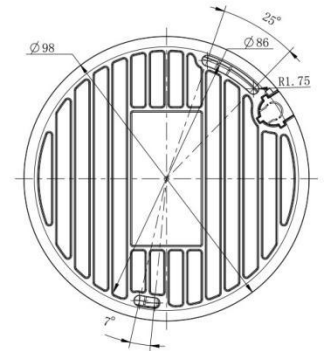

### Easy Installation & Adjustment

With a built-in RJ45 port, PoE functionality and 3-axis mechanical design, the installation steps of IR Mini Dome Camera are as easy as ABC.

# AI IR Mini Dome Network Camera

<b>Audio</b>	Audio Compression	G.711/AAC/G.722/G.726		
	Audio Sampling Rate	8/16/32/48KHz		
	Audio Bit Rate	16~256kbps		
	Two-way Audio	N/A		
<b>Intelligent Analytics</b>	Video Analysis	Region Entrance, Region Exiting, Advanced Motion Detection, Tamper Detection, Line Crossing, Loitering, Object Left, Object Removed		
<b>System</b>	Storage	Support microSD/SDHC/SDXC Card Local Storage, up to 256G		
	Advanced Function	BLC, HLC, 2D DNR, 3D DNR, Defog, AWB, IP Address Filtering, AGC, Anti-flicker, Corridor Mode, Deblur		
	SIP/VoIP Support	Yes, Voice & Video-over-IP		
	Event Trigger	Motion Detection, Network Disconnection, Audio Alarm, etc.		
	Event Action	FTP Upload, SMTP Upload, SD Card Record, SIP Phone, HTTP Notification, etc.		
	System Compatibility	ONVIF Profile G & Q & S & T, API		
<b>General</b>	Working Temperature	-40°C~60°C		
	Working Humidity	0~90%(Non-condensing)		
	Power Supply	PoE (802.3af)		
	Power Consumption	2.6W MAX 4.6W MAX (With IR on)	3.3W MAX 5W MAX (With IR on)	3.7W MAX 5.4W MAX (With IR on)
	Weight	200g		
	Dimensions	Ø97.8mmX57.9mm		
	Warranty	3/5 Years		

## Structure Diagrams

Units: mm

## Accessories Support

A01 Pole Mount

Weight: 720g  
Dimensions: 170\*51.5\*152.6mm

A03 External Corner Bracket

Weight: 900g  
Dimensions: 170\*152.5\*76.3mm

A71 Wall Mount

Weight: 530g  
Dimensions: 162\*124\*78 mm