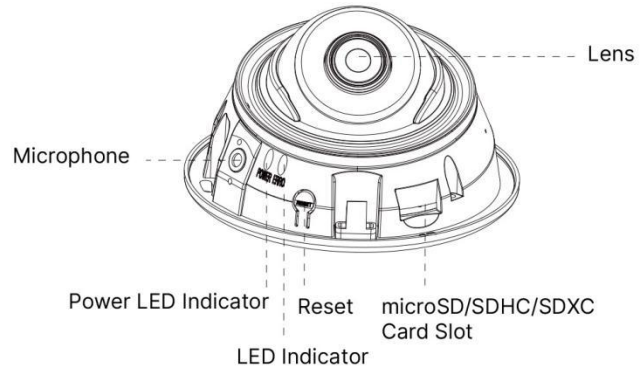

### Easy Installation & Adjustment

With a built-in RJ45 port, PoE functionality and 3-axis mechanical design, the installation steps of IR Mini Dome Camera are as easy as ABC.

# AI IR Mini Dome Network Camera

<b>Audio</b>	Audio Compression	G.711/AAC/G.722/G.726		
	Audio Sampling Rate	8/16/32/48KHz		
	Audio Bit Rate	16~256kbps		
	Two-way Audio	N/A		
<b>Intelligent Analytics</b>	Video Analysis	Region Entrance, Region Exiting, Advanced Motion Detection, Tamper Detection, Line Crossing, Loitering, Object Left, Object Removed		
<b>System</b>	Storage	Support microSD/SDHC/SDXC Card Local Storage, up to 256G		
	Advanced Function	BLC, HLC, 2D DNR, 3D DNR, Defog, AWB, IP Address Filtering, AGC, Anti-flicker, Corridor Mode, Deblur		
	SIP/VoIP Support	Yes, Voice & Video-over-IP		
	Event Trigger	Motion Detection, Network Disconnection, Audio Alarm, etc.		
	Event Action	FTP Upload, SMTP Upload, SD Card Record, SIP Phone, HTTP Notification, etc.		
	System Compatibility	ONVIF Profile G & Q & S & T, API		
<b>General</b>	Working Temperature	-40°C~60°C		
	Working Humidity	0~90%(Non-condensing)		
	Power Supply	PoE (802.3af)		
	Power Consumption	2.6W MAX 4.6W MAX (With IR on)	3.3W MAX 5W MAX (With IR on)	3.7W MAX 5.4W MAX (With IR on)
	Weight	200g		
	Dimensions	Ø97.8mmX57.9mm		
	Warranty	3/5 Years		

## Structure Diagrams

Units: mm