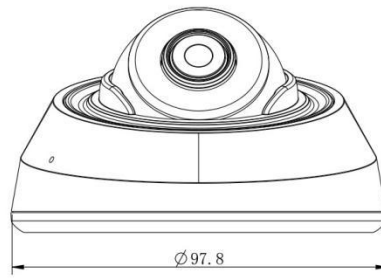

### Easy Installation & Adjustment

With a built-in RJ45 port, PoE functionality and 3-axis mechanical design, the installation steps of IR Mini Dome Camera are as easy as ABC.

# AI IR Mini Dome Network Camera

<b>Audio</b>	Audio Compression	G.711/AAC/G.722/G.726		
	Audio Sampling Rate	8/16/32/48KHz		
	Audio Bit Rate	16~256kbps		
	Two-way Audio	N/A		
<b>Intelligent Analytics</b>	Video Analysis	Region Entrance, Region Exiting, Advanced Motion Detection, Tamper Detection, Line Crossing, Loitering, Object Left, Object Removed		
<b>System</b>	Storage	Support microSD/SDHC/SDXC Card Local Storage, up to 256G		
	Advanced Function	BLC, HLC, 2D DNR, 3D DNR, Defog, AWB, IP Address Filtering, AGC, Anti-flicker, Corridor Mode, Deblur		
	SIP/VoIP Support	Yes, Voice & Video-over-IP		
	Event Trigger	Motion Detection, Network Disconnection, Audio Alarm, etc.		
	Event Action	FTP Upload, SMTP Upload, SD Card Record, SIP Phone, HTTP Notification, etc.		
	System Compatibility	ONVIF Profile G & Q & S & T, API		
<b>General</b>	Working Temperature	-40°C~60°C		
	Working Humidity	0~90%(Non-condensing)		
	Power Supply	PoE (802.3af)		
	Power Consumption	2.6W MAX 4.6W MAX (With IR on)	3.3W MAX 5W MAX (With IR on)	3.7W MAX 5.4W MAX (With IR on)
	Weight	200g		
	Dimensions	Ø97.8mmX57.9mm		
	Warranty	3/5 Years		

## Structure Diagrams

Units: mm

## Accessories Support

A01 Pole Mount

Weight: 720g  
Dimensions: 170\*51.5\*152.6mm

A03 External Corner Bracket

Weight: 900g  
Dimensions: 170\*152.5\*76.3mm

A71 Wall Mount

Weight: 530g  
Dimensions: 162\*124\*78 mm