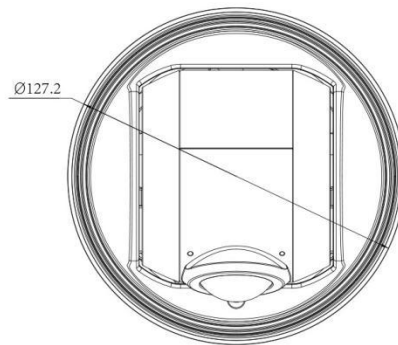

AI 180° Panoramic Mini Dome Network Camera

Intelligent Analytics	Video Analysis	Region Entrance, Region Exiting, Advanced Motion Detection, Tamper Detection, Line Crossing, Loitering, Object Left, Object Removed				
	People Counting& Report	Count the number of people entering or exiting, up to 4 detection areas for regional people counting				
System	Storage	Support microSD/SDHC/SDXC Card Local Storage, up to 256G				
	Advanced Function	Heat Map, BLC, HLC, 2D DNR, 3D DNR, AWB, IP Address Filtering, AGC, Anti-flicker, Corridor Mode, Deblur, Watermark				
	SIP/VoIP Support	Yes, Voice & Video-over-IP				
	Event Trigger	Motion Detection, Network Disconnection, Audio Alarm, etc.				
	Event Action	FTP Upload, SMTP Upload, SD Card Record, SIP Phone, HTTP Notification, etc.				
	System Compatibility	ONVIF Profile G & Q & S & T, API				
General	Working Temperature	-40°C~60°C				
	Working Humidity	0~90%(Non-condensing)				
	Power Supply	PoE (802.3af) / DC 12V ± 10%				
	Power Consumption	<table style="width: 100%; border: none;"> <tr> <td style="width: 50%; text-align: center;">5W MAX</td> <td style="width: 50%; text-align: center;">6W MAX</td> </tr> <tr> <td style="text-align: center;">8W MAX (With IR on)</td> <td style="text-align: center;">9W MAX (With IR on)</td> </tr> </table>	5W MAX	6W MAX	8W MAX (With IR on)	9W MAX (With IR on)
	5W MAX	6W MAX				
	8W MAX (With IR on)	9W MAX (With IR on)				
	Weather Proof	Up to IP67-rated for Weather-resistant Performance				
	Housing	Vandal-proof IK10-rated Metal Housing				
	Weight	853g				
Dimensions	Φ127mmX107mm					
Warranty	3/5 Years					

AI 180° Panoramic Mini Dome Network Camera

Structure Diagrams

Units: mm

Accessories Support

A01 Pole Mount

Weight: 720g
Dimensions: 170*51.5*152.6mm

A03 External Corner Bracket

Weight: 900g
Dimensions: 170*152.5*76.3mm