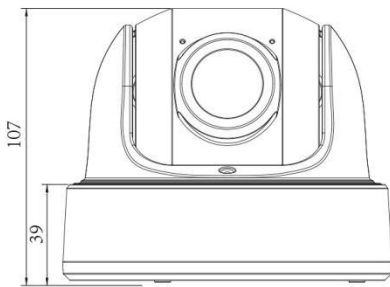

AI 180° Panoramic Mini Dome Network Camera

Intelligent Analytics	Video Analysis	Region Entrance, Region Exiting, Advanced Motion Detection, Tamper Detection, Line Crossing, Loitering, Object Left, Object Removed				
	People Counting& Report	Count the number of people entering or exiting, up to 4 detection areas for regional people counting				
System	Storage	Support microSD/SDHC/SDXC Card Local Storage, up to 256G				
	Advanced Function	Heat Map, BLC, HLC, 2D DNR, 3D DNR, AWB, IP Address Filtering, AGC, Anti-flicker, Corridor Mode, Deblur, Watermark				
	SIP/VoIP Support	Yes, Voice & Video-over-IP				
	Event Trigger	Motion Detection, Network Disconnection, Audio Alarm, etc.				
	Event Action	FTP Upload, SMTP Upload, SD Card Record, SIP Phone, HTTP Notification, etc.				
	System Compatibility	ONVIF Profile G & Q & S & T, API				
General	Working Temperature	-40°C~60°C				
	Working Humidity	0~90%(Non-condensing)				
	Power Supply	PoE (802.3af) / DC 12V ± 10%				
	Power Consumption	<table style="width: 100%; border: none;"> <tr> <td style="width: 50%; text-align: center;">5W MAX</td> <td style="width: 50%; text-align: center;">6W MAX</td> </tr> <tr> <td style="text-align: center;">8W MAX (With IR on)</td> <td style="text-align: center;">9W MAX (With IR on)</td> </tr> </table>	5W MAX	6W MAX	8W MAX (With IR on)	9W MAX (With IR on)
	5W MAX	6W MAX				
	8W MAX (With IR on)	9W MAX (With IR on)				
	Weather Proof	Up to IP67-rated for Weather-resistant Performance				
	Housing	Vandal-proof IK10-rated Metal Housing				
	Weight	853g				
Dimensions	Φ127mmX107mm					
Warranty	3/5 Years					

AI 180° Panoramic Mini Dome Network Camera

Structure Diagrams

Units: mm

Accessories Support

A01 Pole Mount

Weight: 720g
Dimensions: 170*51.5*152.6mm

A03 External Corner Bracket

Weight: 900g
Dimensions: 170*152.5*76.3mm