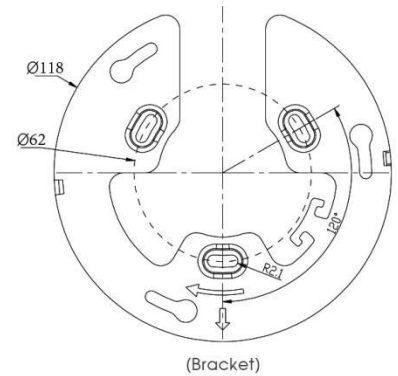

AI 180° Panoramic Mini Dome Network Camera

Intelligent Analytics	Video Analysis	Region Entrance, Region Exiting, Advanced Motion Detection, Tamper Detection, Line Crossing, Loitering, Object Left, Object Removed				
	People Counting& Report	Count the number of people entering or exiting, up to 4 detection areas for regional people counting				
System	Storage	Support microSD/SDHC/SDXC Card Local Storage, up to 256G				
	Advanced Function	Heat Map, BLC, HLC, 2D DNR, 3D DNR, AWB, IP Address Filtering, AGC, Anti-flicker, Corridor Mode, Deblur, Watermark				
	SIP/VoIP Support	Yes, Voice & Video-over-IP				
	Event Trigger	Motion Detection, Network Disconnection, Audio Alarm, etc.				
	Event Action	FTP Upload, SMTP Upload, SD Card Record, SIP Phone, HTTP Notification, etc.				
	System Compatibility	ONVIF Profile G & Q & S & T, API				
General	Working Temperature	-40°C~60°C				
	Working Humidity	0~90%(Non-condensing)				
	Power Supply	PoE (802.3af) / DC 12V ± 10%				
	Power Consumption	<table style="width: 100%; border: none;"> <tr> <td style="width: 50%; text-align: center;">5W MAX</td> <td style="width: 50%; text-align: center;">6W MAX</td> </tr> <tr> <td style="text-align: center;">8W MAX (With IR on)</td> <td style="text-align: center;">9W MAX (With IR on)</td> </tr> </table>	5W MAX	6W MAX	8W MAX (With IR on)	9W MAX (With IR on)
	5W MAX	6W MAX				
	8W MAX (With IR on)	9W MAX (With IR on)				
	Weather Proof	Up to IP67-rated for Weather-resistant Performance				
	Housing	Vandal-proof IK10-rated Metal Housing				
	Weight	853g				
Dimensions	Φ127mmX107mm					
Warranty	3/5 Years					

AI 180° Panoramic Mini Dome Network Camera

Structure Diagrams

Units: mm

Accessories Support

A01 Pole Mount

Weight: 720g
Dimensions: 170*51.5*152.6mm

A03 External Corner Bracket

Weight: 900g
Dimensions: 170*152.5*76.3mm