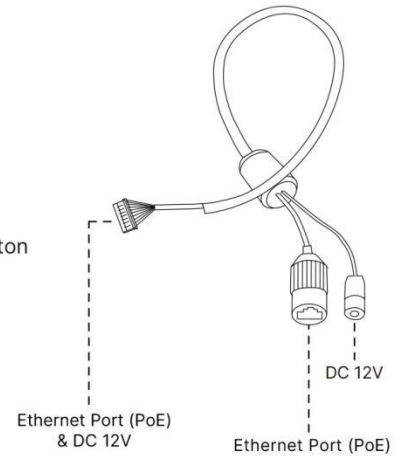

AI 180° Panoramic Mini Dome Network Camera

Intelligent Analytics	Video Analysis	Region Entrance, Region Exiting, Advanced Motion Detection, Tamper Detection, Line Crossing, Loitering, Object Left, Object Removed				
	People Counting& Report	Count the number of people entering or exiting, up to 4 detection areas for regional people counting				
System	Storage	Support microSD/SDHC/SDXC Card Local Storage, up to 256G				
	Advanced Function	Heat Map, BLC, HLC, 2D DNR, 3D DNR, AWB, IP Address Filtering, AGC, Anti-flicker, Corridor Mode, Deblur, Watermark				
	SIP/VoIP Support	Yes, Voice & Video-over-IP				
	Event Trigger	Motion Detection, Network Disconnection, Audio Alarm, etc.				
	Event Action	FTP Upload, SMTP Upload, SD Card Record, SIP Phone, HTTP Notification, etc.				
	System Compatibility	ONVIF Profile G & Q & S & T, API				
General	Working Temperature	-40°C~60°C				
	Working Humidity	0~90%(Non-condensing)				
	Power Supply	PoE (802.3af) / DC 12V ± 10%				
	Power Consumption	<table style="width: 100%; border: none;"> <tr> <td style="width: 50%; text-align: center;">5W MAX</td> <td style="width: 50%; text-align: center;">6W MAX</td> </tr> <tr> <td style="text-align: center;">8W MAX (With IR on)</td> <td style="text-align: center;">9W MAX (With IR on)</td> </tr> </table>	5W MAX	6W MAX	8W MAX (With IR on)	9W MAX (With IR on)
	5W MAX	6W MAX				
	8W MAX (With IR on)	9W MAX (With IR on)				
	Weather Proof	Up to IP67-rated for Weather-resistant Performance				
	Housing	Vandal-proof IK10-rated Metal Housing				
	Weight	853g				
Dimensions	Φ127mmX107mm					
Warranty	3/5 Years					

AI 180° Panoramic Mini Dome Network Camera

Structure Diagrams

Units: mm

Accessories Support

A01 Pole Mount

Weight: 720g
Dimensions: 170*51.5*152.6mm

A03 External Corner Bracket

Weight: 900g
Dimensions: 170*152.5*76.3mm