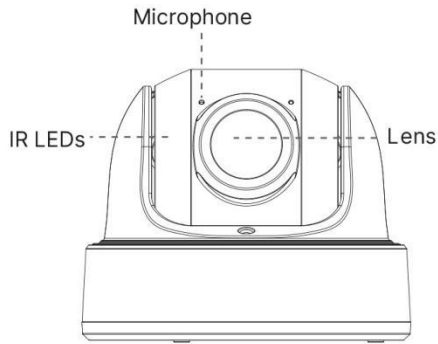

AI 180° Panoramic Mini Dome Network Camera

Intelligent Analytics	Video Analysis	Region Entrance, Region Exiting, Advanced Motion Detection, Tamper Detection, Line Crossing, Loitering, Object Left, Object Removed				
	People Counting& Report	Count the number of people entering or exiting, up to 4 detection areas for regional people counting				
System	Storage	Support microSD/SDHC/SDXC Card Local Storage, up to 256G				
	Advanced Function	Heat Map, BLC, HLC, 2D DNR, 3D DNR, AWB, IP Address Filtering, AGC, Anti-flicker, Corridor Mode, Deblur, Watermark				
	SIP/VoIP Support	Yes, Voice & Video-over-IP				
	Event Trigger	Motion Detection, Network Disconnection, Audio Alarm, etc.				
	Event Action	FTP Upload, SMTP Upload, SD Card Record, SIP Phone, HTTP Notification, etc.				
	System Compatibility	ONVIF Profile G & Q & S & T, API				
General	Working Temperature	-40°C~60°C				
	Working Humidity	0~90%(Non-condensing)				
	Power Supply	PoE (802.3af) / DC 12V ± 10%				
	Power Consumption	<table style="width: 100%; border: none;"> <tr> <td style="width: 50%; text-align: center;">5W MAX</td> <td style="width: 50%; text-align: center;">6W MAX</td> </tr> <tr> <td style="text-align: center;">8W MAX (With IR on)</td> <td style="text-align: center;">9W MAX (With IR on)</td> </tr> </table>	5W MAX	6W MAX	8W MAX (With IR on)	9W MAX (With IR on)
	5W MAX	6W MAX				
	8W MAX (With IR on)	9W MAX (With IR on)				
	Weather Proof	Up to IP67-rated for Weather-resistant Performance				
	Housing	Vandal-proof IK10-rated Metal Housing				
	Weight	853g				
Dimensions	Φ127mmX107mm					
Warranty	3/5 Years					

AI 180° Panoramic Mini Dome Network Camera

Structure Diagrams

Units: mm

Accessories Support

A01 Pole Mount

Weight: 720g
Dimensions: 170*51.5*152.6mm

A03 External Corner Bracket

Weight: 900g
Dimensions: 170*152.5*76.3mm