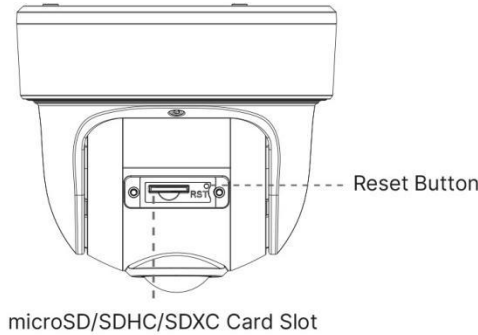

AI 180° Panoramic Mini Dome Network Camera

Intelligent Analytics	Video Analysis	Region Entrance, Region Exiting, Advanced Motion Detection, Tamper Detection, Line Crossing, Loitering, Object Left, Object Removed				
	People Counting& Report	Count the number of people entering or exiting, up to 4 detection areas for regional people counting				
System	Storage	Support microSD/SDHC/SDXC Card Local Storage, up to 256G				
	Advanced Function	Heat Map, BLC, HLC, 2D DNR, 3D DNR, AWB, IP Address Filtering, AGC, Anti-flicker, Corridor Mode, Deblur, Watermark				
	SIP/VoIP Support	Yes, Voice & Video-over-IP				
	Event Trigger	Motion Detection, Network Disconnection, Audio Alarm, etc.				
	Event Action	FTP Upload, SMTP Upload, SD Card Record, SIP Phone, HTTP Notification, etc.				
	System Compatibility	ONVIF Profile G & Q & S & T, API				
General	Working Temperature	-40°C~60°C				
	Working Humidity	0~90%(Non-condensing)				
	Power Supply	PoE (802.3af) / DC 12V ± 10%				
	Power Consumption	<table style="width: 100%; border: none;"> <tr> <td style="width: 50%; text-align: center;">5W MAX</td> <td style="width: 50%; text-align: center;">6W MAX</td> </tr> <tr> <td style="text-align: center;">8W MAX (With IR on)</td> <td style="text-align: center;">9W MAX (With IR on)</td> </tr> </table>	5W MAX	6W MAX	8W MAX (With IR on)	9W MAX (With IR on)
	5W MAX	6W MAX				
	8W MAX (With IR on)	9W MAX (With IR on)				
	Weather Proof	Up to IP67-rated for Weather-resistant Performance				
	Housing	Vandal-proof IK10-rated Metal Housing				
	Weight	853g				
Dimensions	Φ127mmX107mm					
Warranty	3/5 Years					

AI 180° Panoramic Mini Dome Network Camera

Structure Diagrams

Units: mm

Accessories Support

A01 Pole Mount

Weight: 720g
Dimensions: 170*51.5*152.6mm

A03 External Corner Bracket

Weight: 900g
Dimensions: 170*152.5*76.3mm